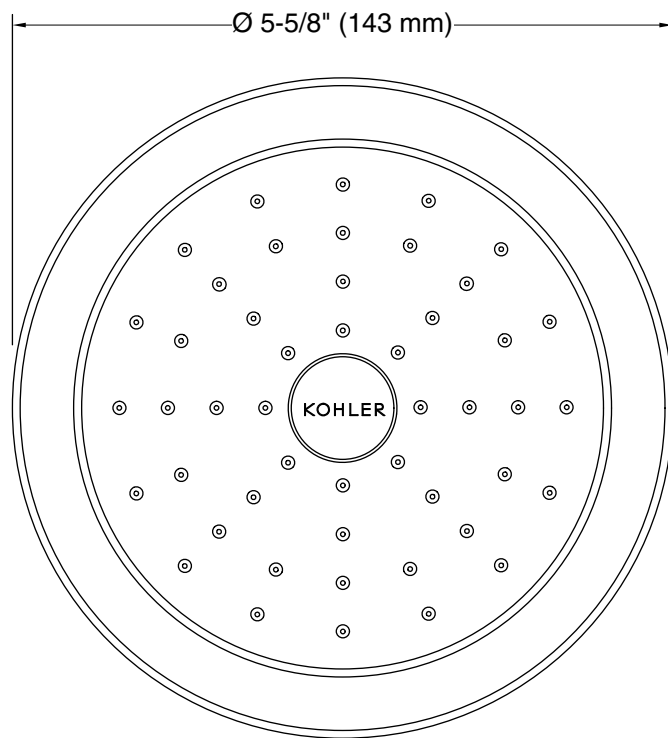

Technical Information

All product dimensions are nominal.

Showerhead/Body Spray:

Rated maximum flow: 1.75 gal/min (6.6 l/min)

Pressure: 80 psi (5.5 bar)

Notes

For use with automatic compensating valves rated at 1.4 gal/min (5.3 l/min) or less.

Install this product according to the installation instructions.