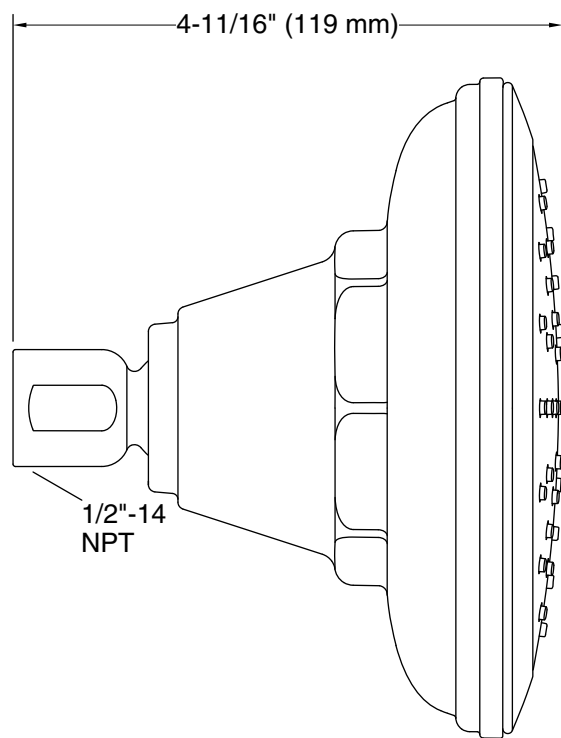

Features

- Optimized sprayface with 48 nozzles delivers a more focused coverage of large water droplets.
- MasterClean™ sprayface features an easy-to-clean surface that withstands mineral buildup.
- ½" NPT connection.
- 1.75 gpm (6.6 lpm) maximum flow rate.
- Coordinates with Pinstripe faucets, accessories, and showering components to complete your bathroom.

Technical Information

All product dimensions are nominal.

Showerhead/Body Spray:

Rated maximum flow: 1.75 gal/min (6.6 l/min)

Pressure: 80 psi (5.5 bar)

Notes

For use with automatic compensating valves rated at 1.4 gal/min (5.3 l/min) or less.